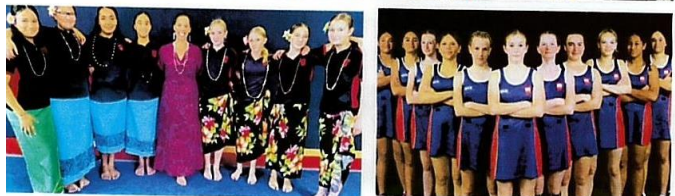

Lunch Options - Order for both at www.dollarforschools.co.nz

Wednesday

St Pierres Sushi
Every Wednesday!

3 Easy Steps:

- Go to: www.dollarforschools.co.nz
- Create an Account
- Add Lunch Recipient
- Order your Sushi

Order Now or by 9am Wednesday Mornings

$1 for every lunch goes to Mauku School!

Friday

NEW Lunch Option!
Dominos Pizza Day!

Every Friday - Order Now or by 9am Fri Mornings

Mini Pizzas from $7 / Large from $10
GF Options

$1 for every lunch goes to Mauku School!

Community Notices

PUKEKOHE INTERMEDIATE SCHOOL
Year 6 Parent Information Evening

Monday 5th August - Pukekohe Intermediate School Hall
Y6 students & whānau are welcome to attend either session time, no booking required.
Session 1: 4:30 pm - 5:30 pm   **Session 2: 6:00 pm - 7:00 pm**

T: 09 238 6568 | A: Queen Street, Pukekohe | E: admin@pukekoheint.school.nz |
W: www.pukekoheint.school.nz |
FB: Pukekohe Intermediate School Approved

Is Your Roof at the End of its Lifespan?
Need a Replacement or Repair.

Leaky Spouting / Gutters or Downpipes ?

We Service All of the Auckland Area

WAIUKU ROOFING LIMITED

Call Us Today for a Free Quote

Call Us Today for a Free Quote

Email: Lisa.waiukuroofing@gmail.com
or Call on 0220163927

We Treat Every Job Big or Small
With the Same
Equal Expert Quality

Our Services We Offer
Re-Roofs, Roof Repairs
Conversions
Gutter / Spouting, Rainheads
Downpipes
Flashings and Copper Work

BOOK NOW
Weekly lessons
All ages

FULTON SWIM SCHOOL

Book online:
www.fultonswimschool.co.nz
38 Patumahoe Road, Patumahoe
357 Waiuku Road, Puni PH: 09 238 1841

Dive into excellence with Fulton Swim School! Equip your child with the skills to become a confident & safe swimmer. Our expert Teachers nurture a love for swimming while focusing on essential techniques in a supportive environment. Join us and watch your child make waves towards a safer and brighter summer ahead!
Book now at [Patumahoe pool](#) or [Puni pool](#)

Phone: 09 2363 654 / 021 1230481
Email: admin@mauku.school.nz